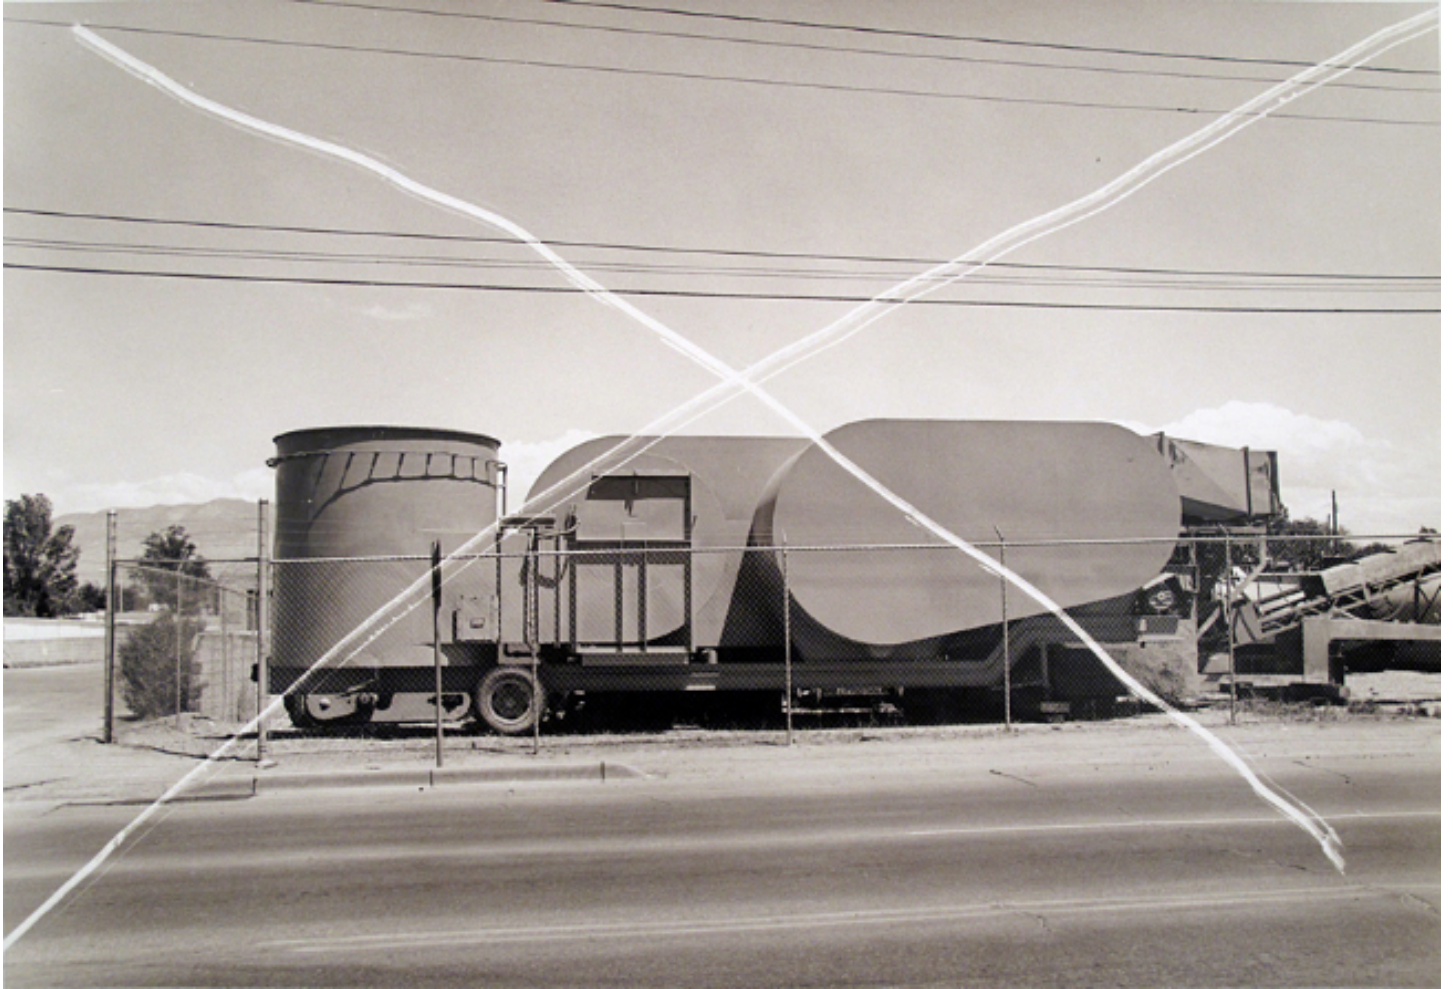

Machine, 1975

Thomas Barrow
Machine, 1975
Cancellations
Toned gelatin silver print
36,5 x 47,5 cm
unique artwork
INV Nbr. TB14 11