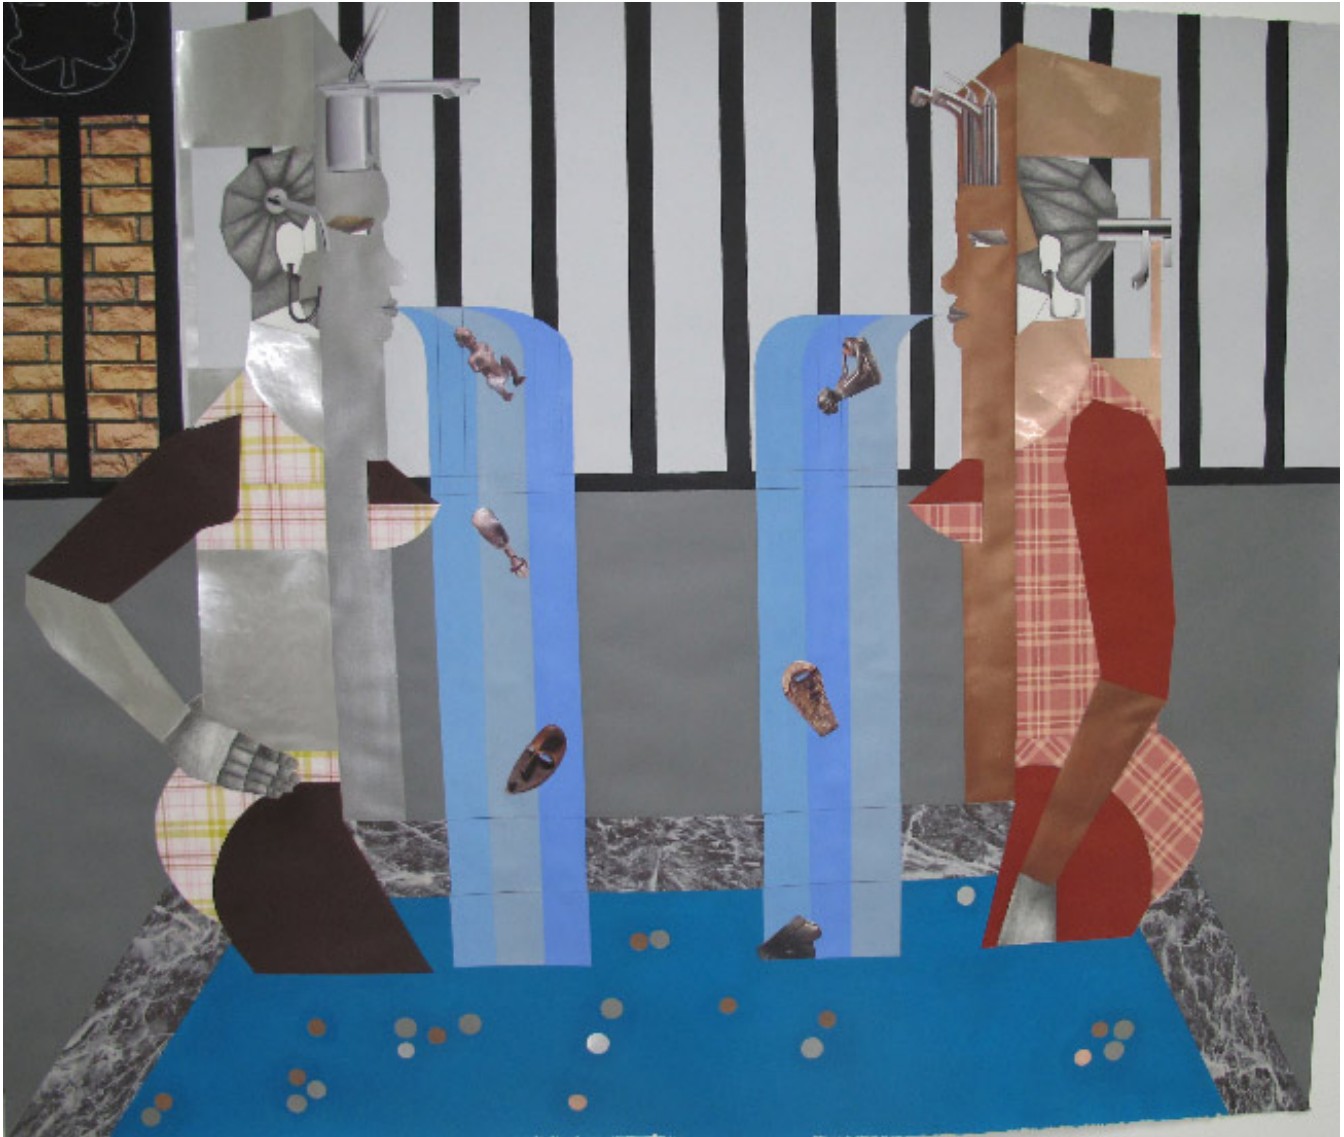

Human Structure Projecting, 2013

Derrick Adams
Human Structure Projecting, 2013
pencil, paint and vinyl collage on paper
136 x 160 cm
pièce unique
N° Inv. DAD13 14